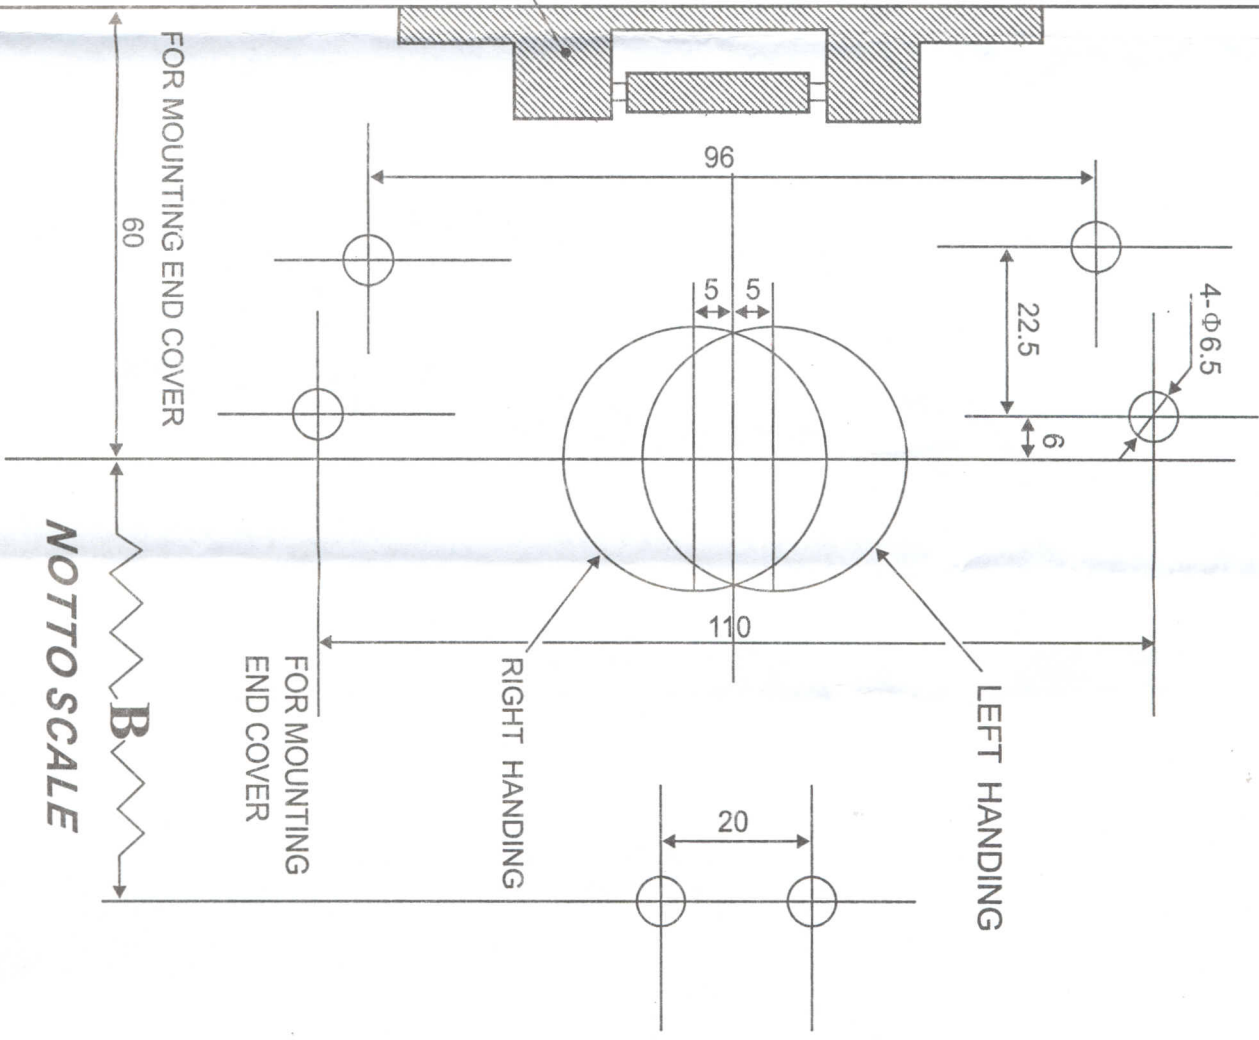

TEMPLATE FOR
INSTALLING PANIC EXIT DEVICE

outside face of the door

FOLD HERE FROM JAMB

KEEPER

inside face of the door