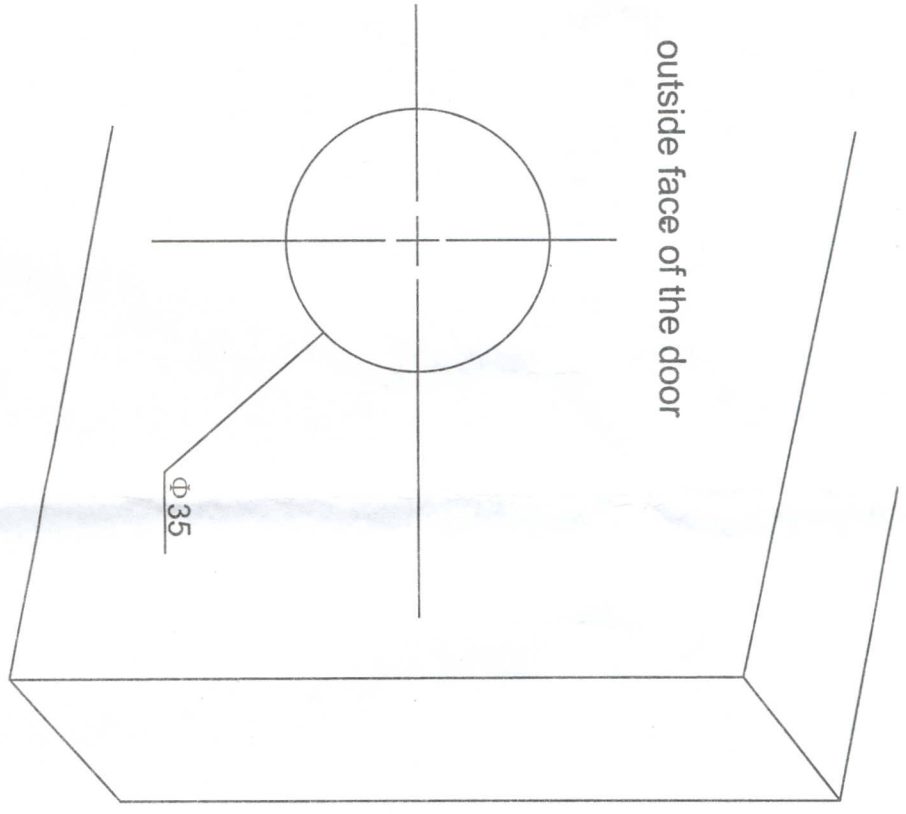

TEMPLATE FOR
INSTALLING PANIC EXIT DEVICE

outside face of the door

FOLD HERE FROM JAMB

KEEPER

inside face of the door